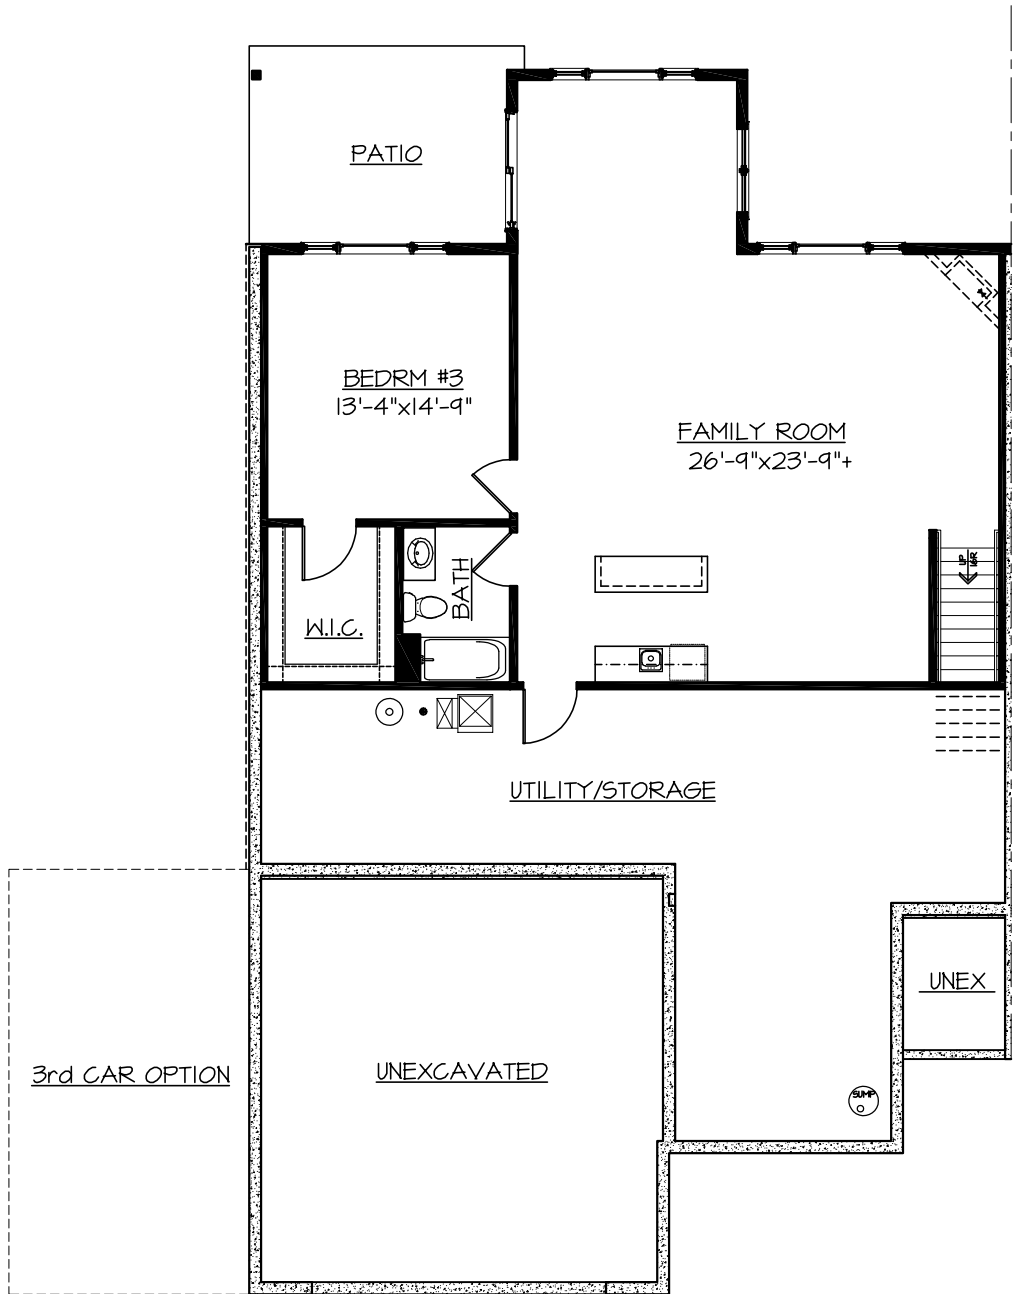

MAIN FLOOR: 1,850 sq. ft.
 GARAGE: 532 sq. ft.
 ADD'L 3rd CAR OPTION: 315 sq. ft.

STYLE 'C' UNIT - MAIN FLOOR

SCALE 3/32" = 1'-0"

LOWER FLOOR: 1,849 sq. ft. (1,151 sq.ft. finished)

STYLE 'C' UNIT - LOWER FLOOR

SCALE 3/32" = 1'-0"